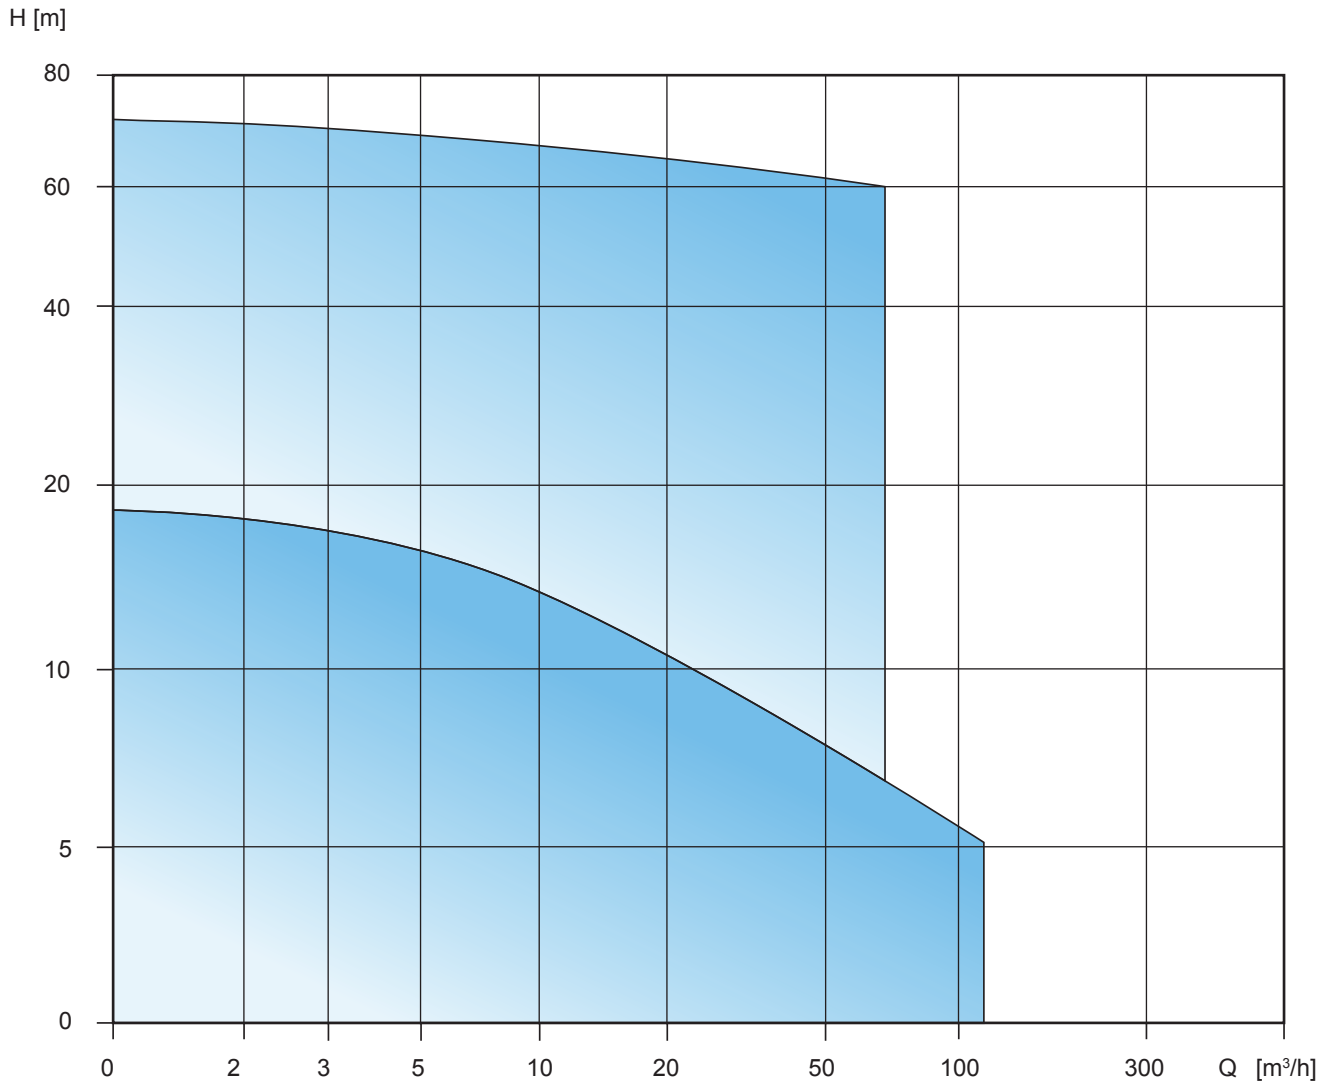

Euro-HYGIA I & II

Euro-Hygia

Stainless Steel Multi-Stage Pumps

**Shanley Pump
& Equipment, Inc.**

2525 S. Clearbrook Drive
Arlington Heights, IL 60005

P: (847) 439-9200

F: (847) 439-9388

www.shanleypump.com