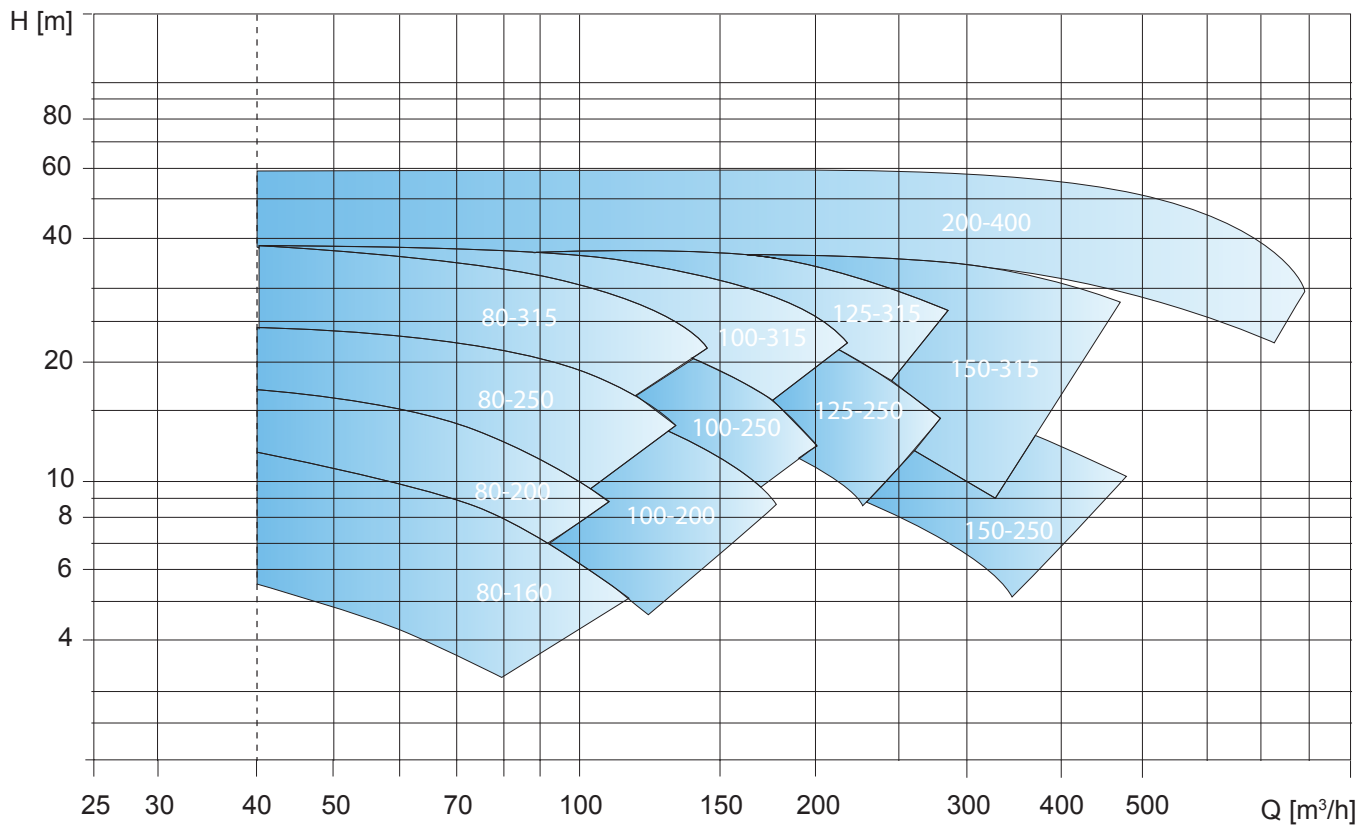

MAXA CN

$h=1450 \text{ min}^4$

MAXA

Single-Stage Process Pumps

**Shanley Pump
& Equipment, Inc.**

2525 S. Clearbrook Drive
Arlington Heights, IL 60005

P: (847) 439-9200

F: (847) 439-9388

www.shanleypump.com

MAXA CN

$h=2900 \text{ min}^4$

MAXA

Single-Stage Process Pumps

**Shanley Pump
& Equipment, Inc.**
2525 S. Clearbrook Drive
Arlington Heights, IL 60005
P: (847) 439-9200
F: (847) 439-9388
www.shanleypump.com

MAXA L

MAXA

Single-Stage Process Pumps

**Shanley Pump
& Equipment, Inc.**
2525 S. Clearbrook Drive
Arlington Heights, IL 60005
P: (847) 439-9200
F: (847) 439-9388
www.shanleypump.com

MAXA L

$h=2900 \text{ min}^4$