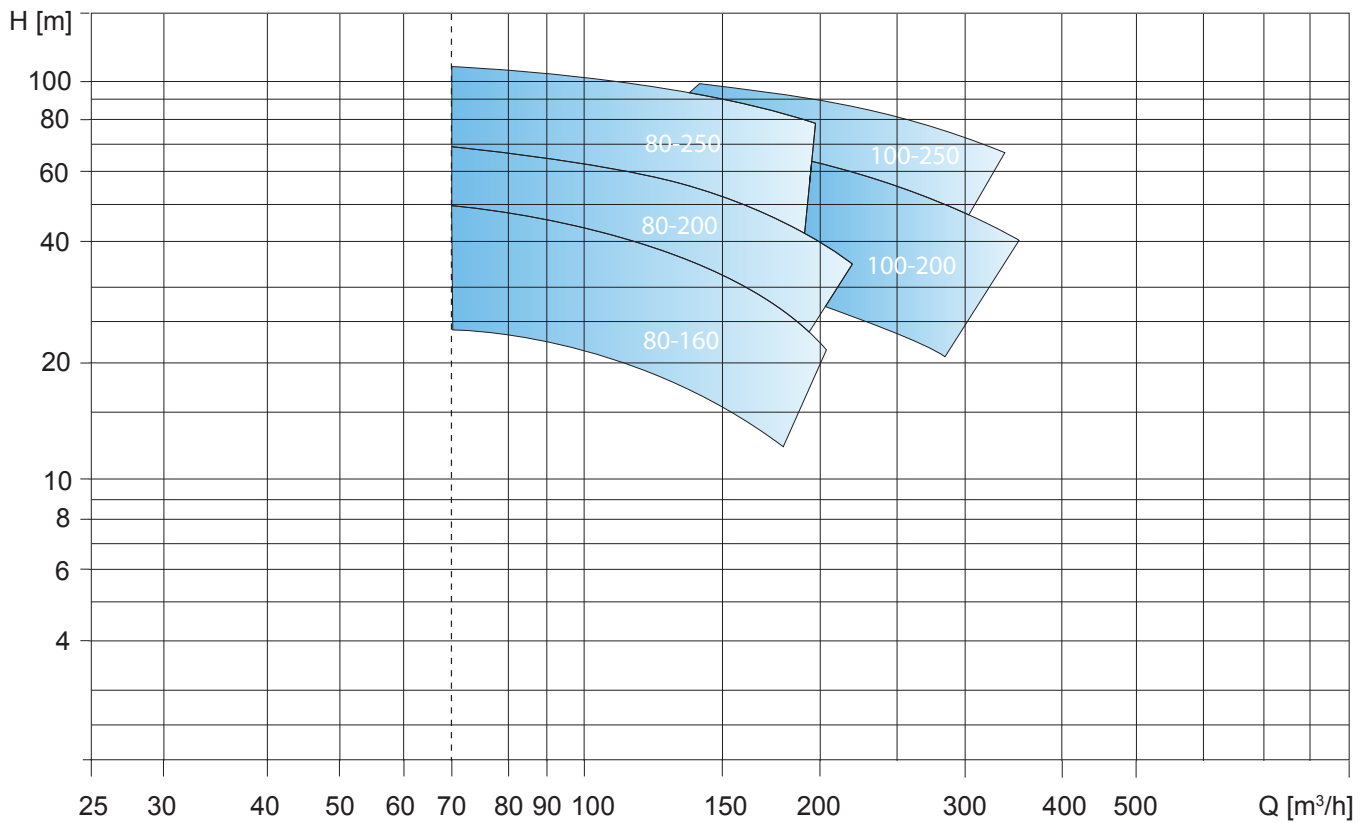

MAXA CN

$h=1450 \text{ min}^4$

MAXA

Single-Stage Process Pumps

**Shanley Pump
& Equipment, Inc.**

2525 S. Clearbrook Drive
Arlington Heights, IL 60005

P: (847) 439-9200

F: (847) 439-9388

www.shanleypump.com

MAXA CN

$h=2900 \text{ min}^4$

MAXA

Single-Stage Process Pumps

**Shanley Pump
& Equipment, Inc.**
2525 S. Clearbrook Drive
Arlington Heights, IL 60005
P: (847) 439-9200
F: (847) 439-9388
www.shanleypump.com

MAXA L

MAXA

Single-Stage Process Pumps

**Shanley Pump
& Equipment, Inc.**
2525 S. Clearbrook Drive
Arlington Heights, IL 60005
P: (847) 439-9200
F: (847) 439-9388
www.shanleypump.com

MAXA L

$h=2900 \text{ min}^4$