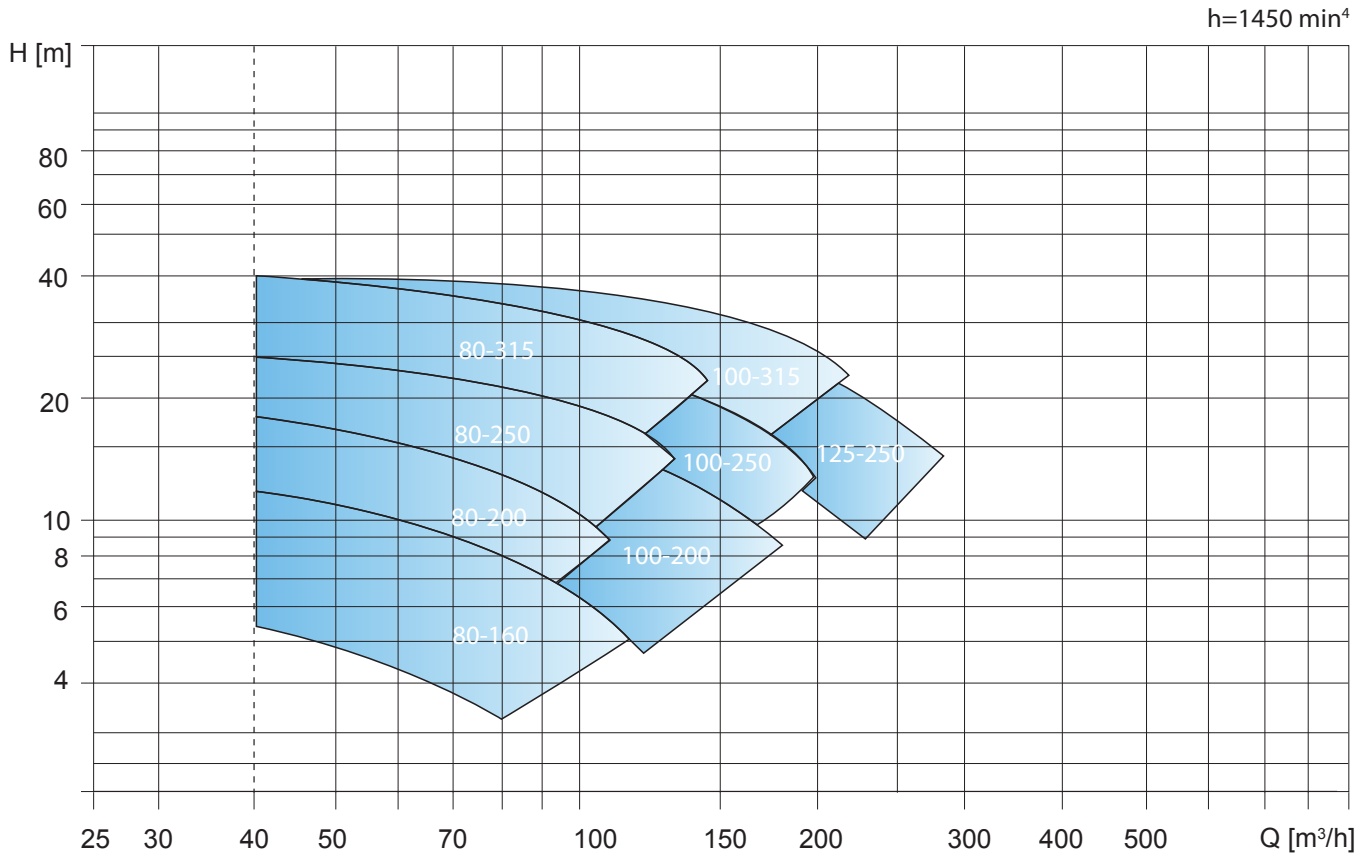

MAXA L

MAXA

Single-Stage Process Pumps

**Shanley Pump
& Equipment, Inc.**
2525 S. Clearbrook Drive
Arlington Heights, IL 60005
P: (847) 439-9200
F: (847) 439-9388
www.shanleypump.com