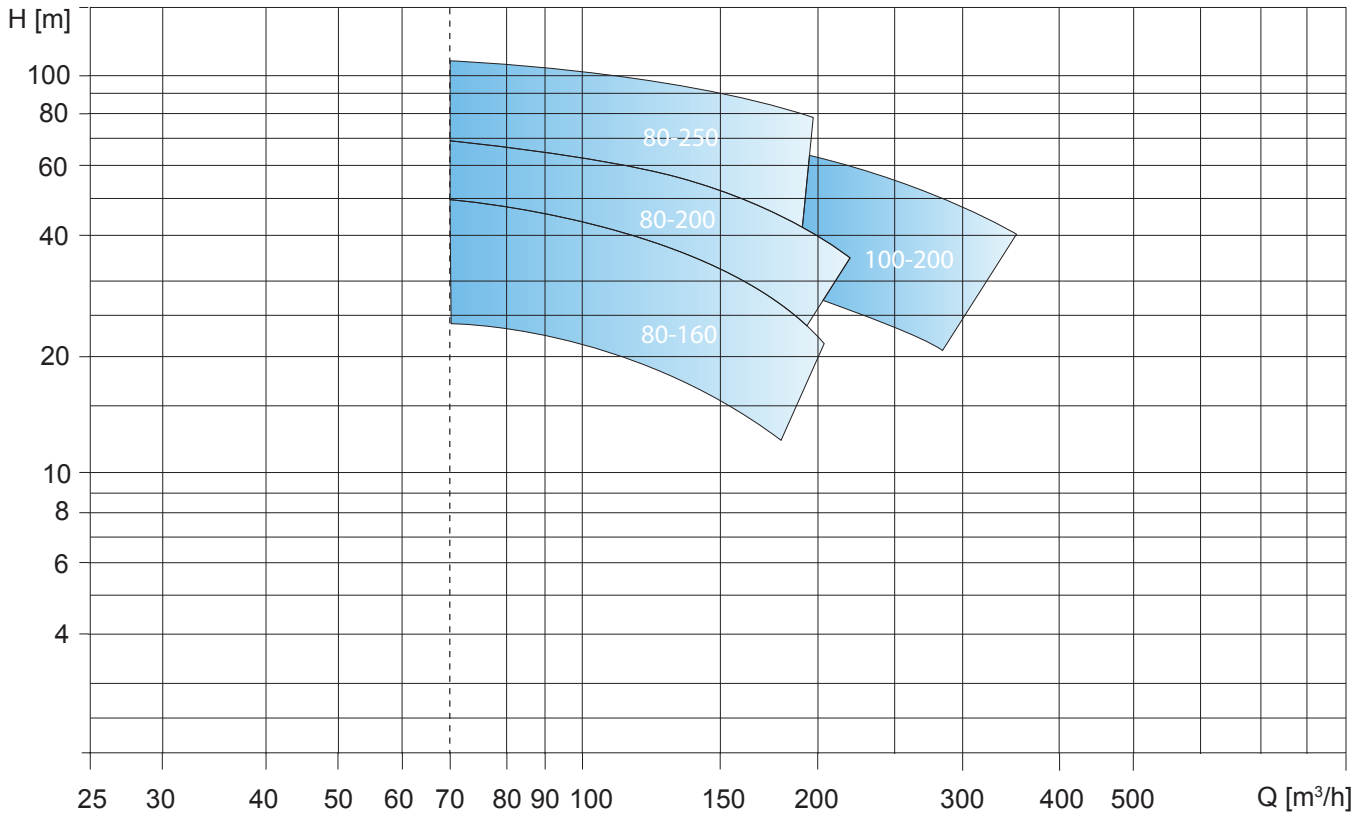

MAXA L

MAXA

Single-Stage Process Pumps

**Shanley Pump
& Equipment, Inc.**
2525 S. Clearbrook Drive
Arlington Heights, IL 60005
P: (847) 439-9200
F: (847) 439-9388
www.shanleypump.com

MAXA L

$h=2900 \text{ min}^4$