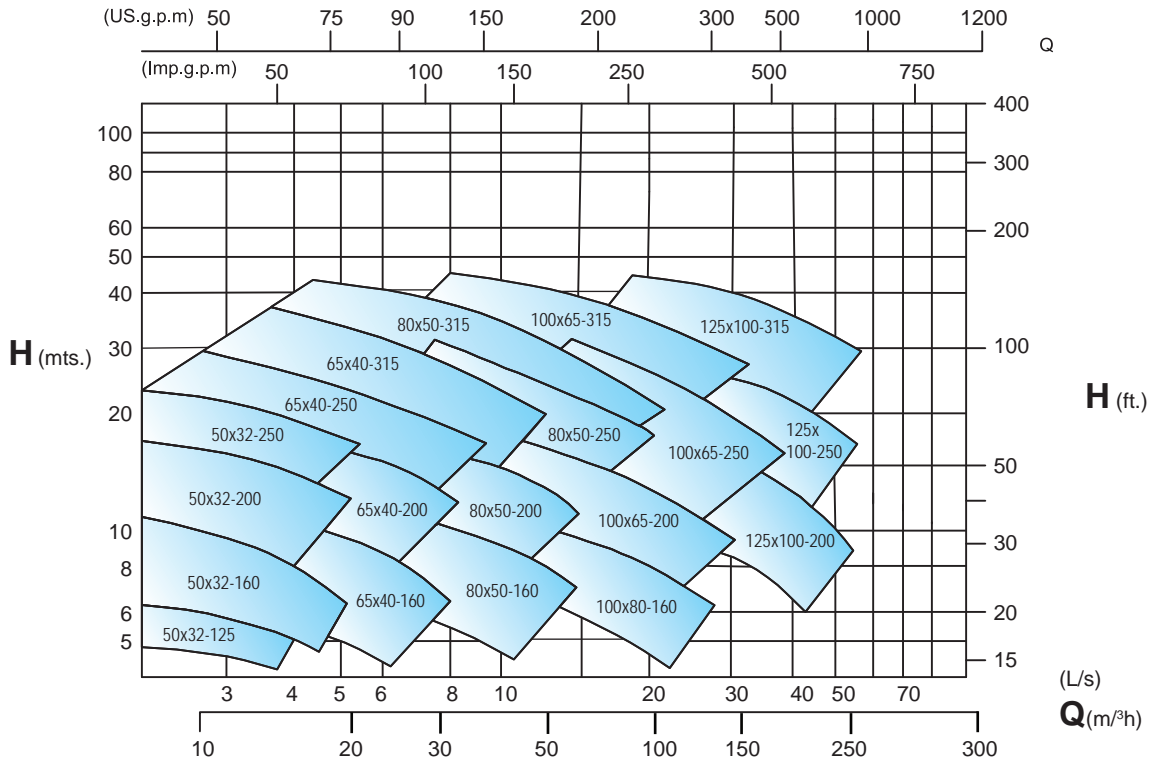

2900rpm. Performance Curve

1450 rpm. Performance Curve

CENTURION
Thermal Transfer Pumps

Shanley Pump & Equipment, Inc.
2525 S. Clearbrook Drive
Arlington Heights, IL 60005
P: (847) 439-9200
F: (847) 439-9388
www.shanleypump.com