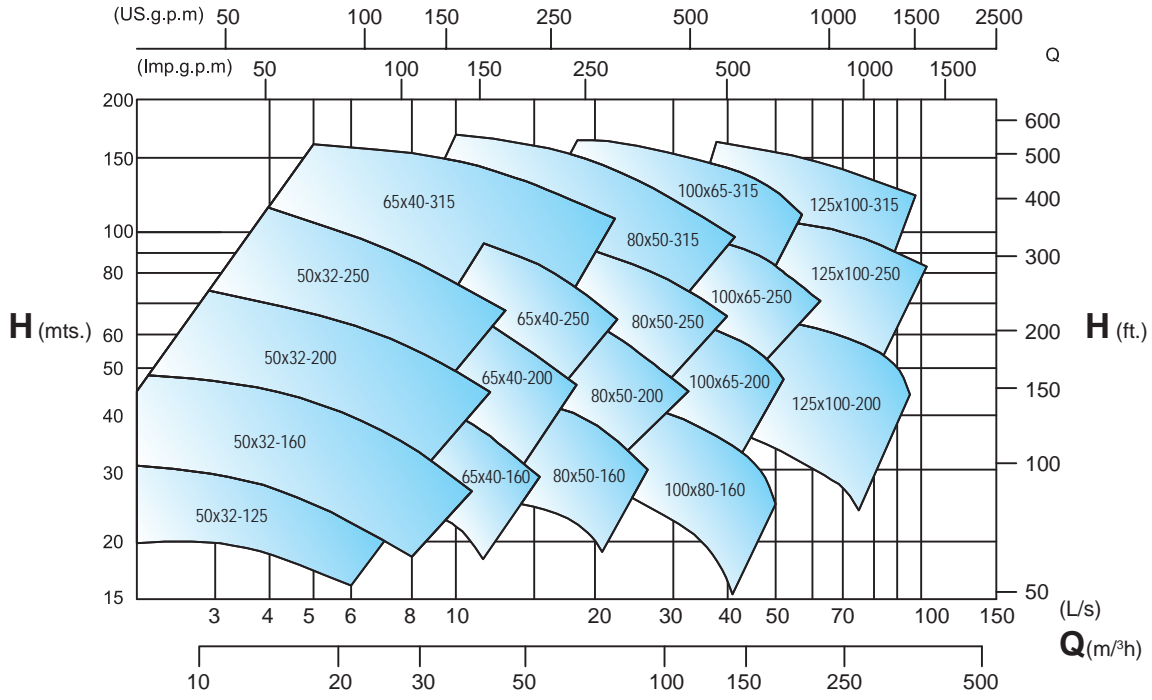

2900rpm. Performance Curve

1450 rpm. Performance Curve

CENTURION
Thermal Transfer Pumps

Shanley Pump & Equipment, Inc.
2525 S. Clearbrook Drive
Arlington Heights, IL 60005
P: (847) 439-9200
F: (847) 439-9388
www.shanleypump.com