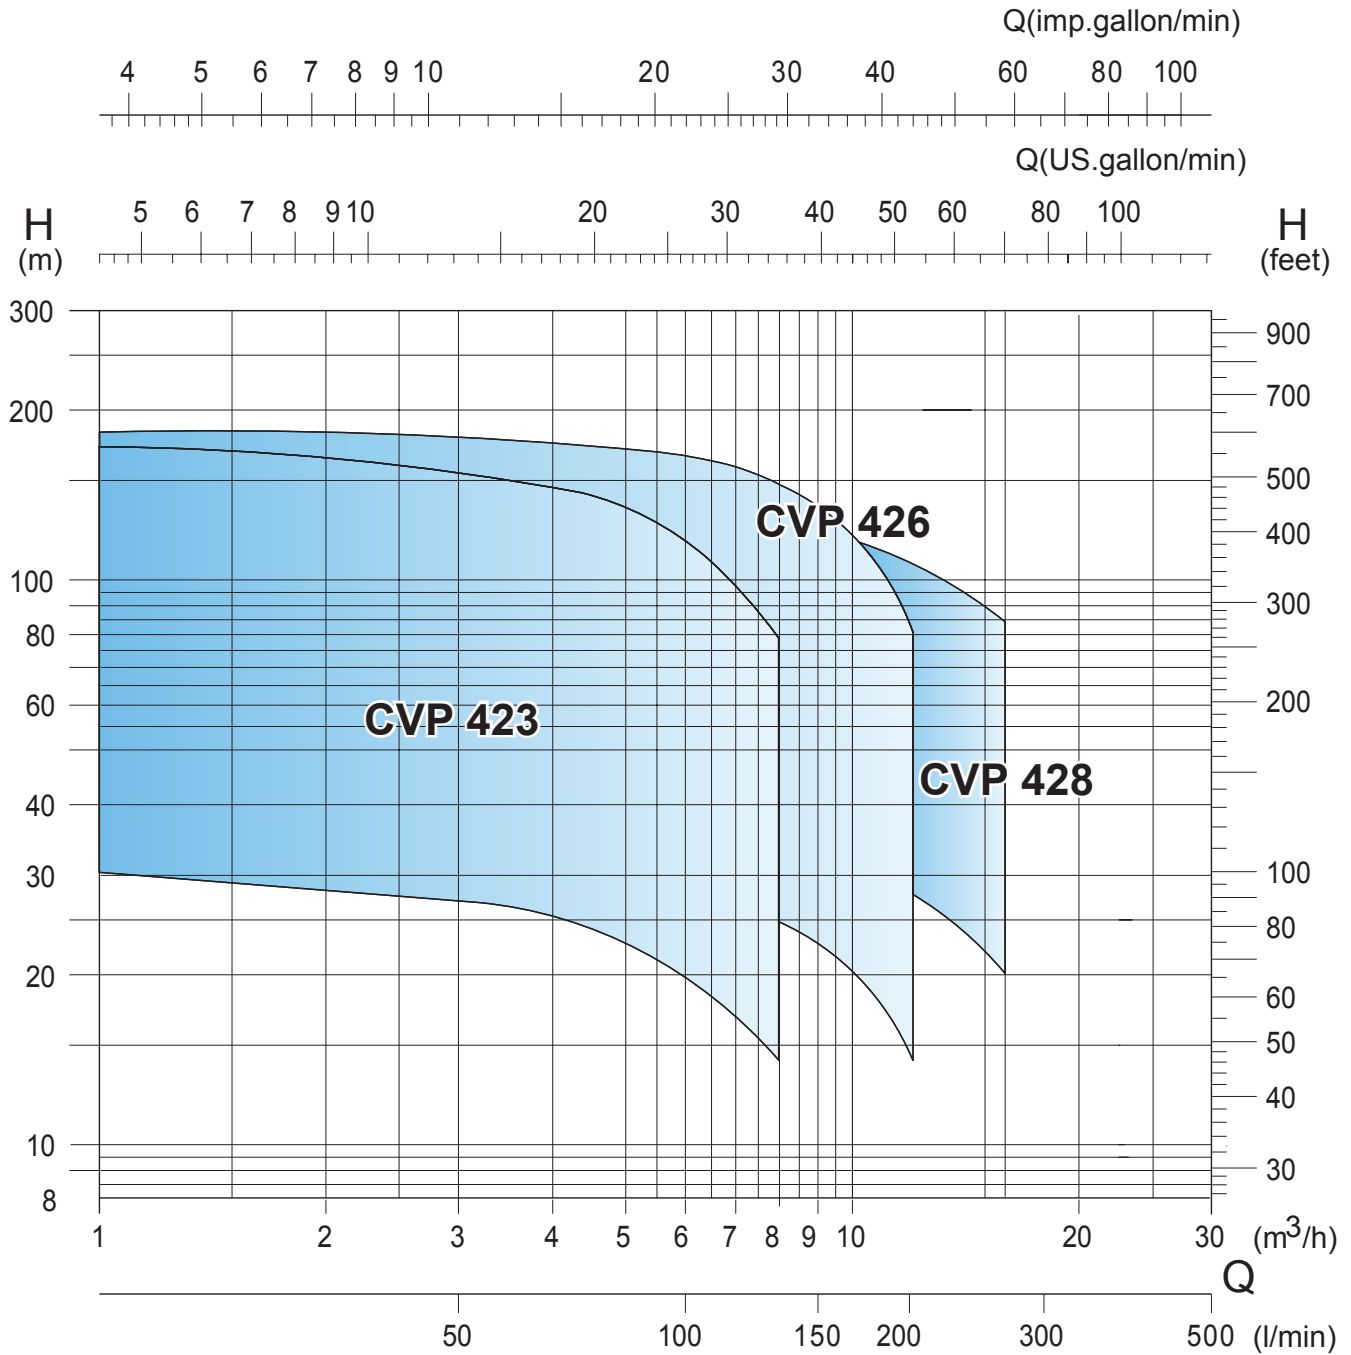

Performance range at 2.900 rpm

CVP

High-Pressure Centrifugal Pumps

**Shanley Pump
& Equipment, Inc.**
 2525 S. Clearbrook Drive
 Arlington Heights, IL 60005
 P: (847) 439-9200
 F: (847) 439-9388
www.shanleypump.com

Performance range at 3.500 rpm

CVP

High-Pressure Centrifugal Pumps

Shanley Pump & Equipment, Inc.
 2525 S. Clearbrook Drive
 Arlington Heights, IL 60005
 P: (847) 439-9200
 F: (847) 439-9388
www.shanleypump.com