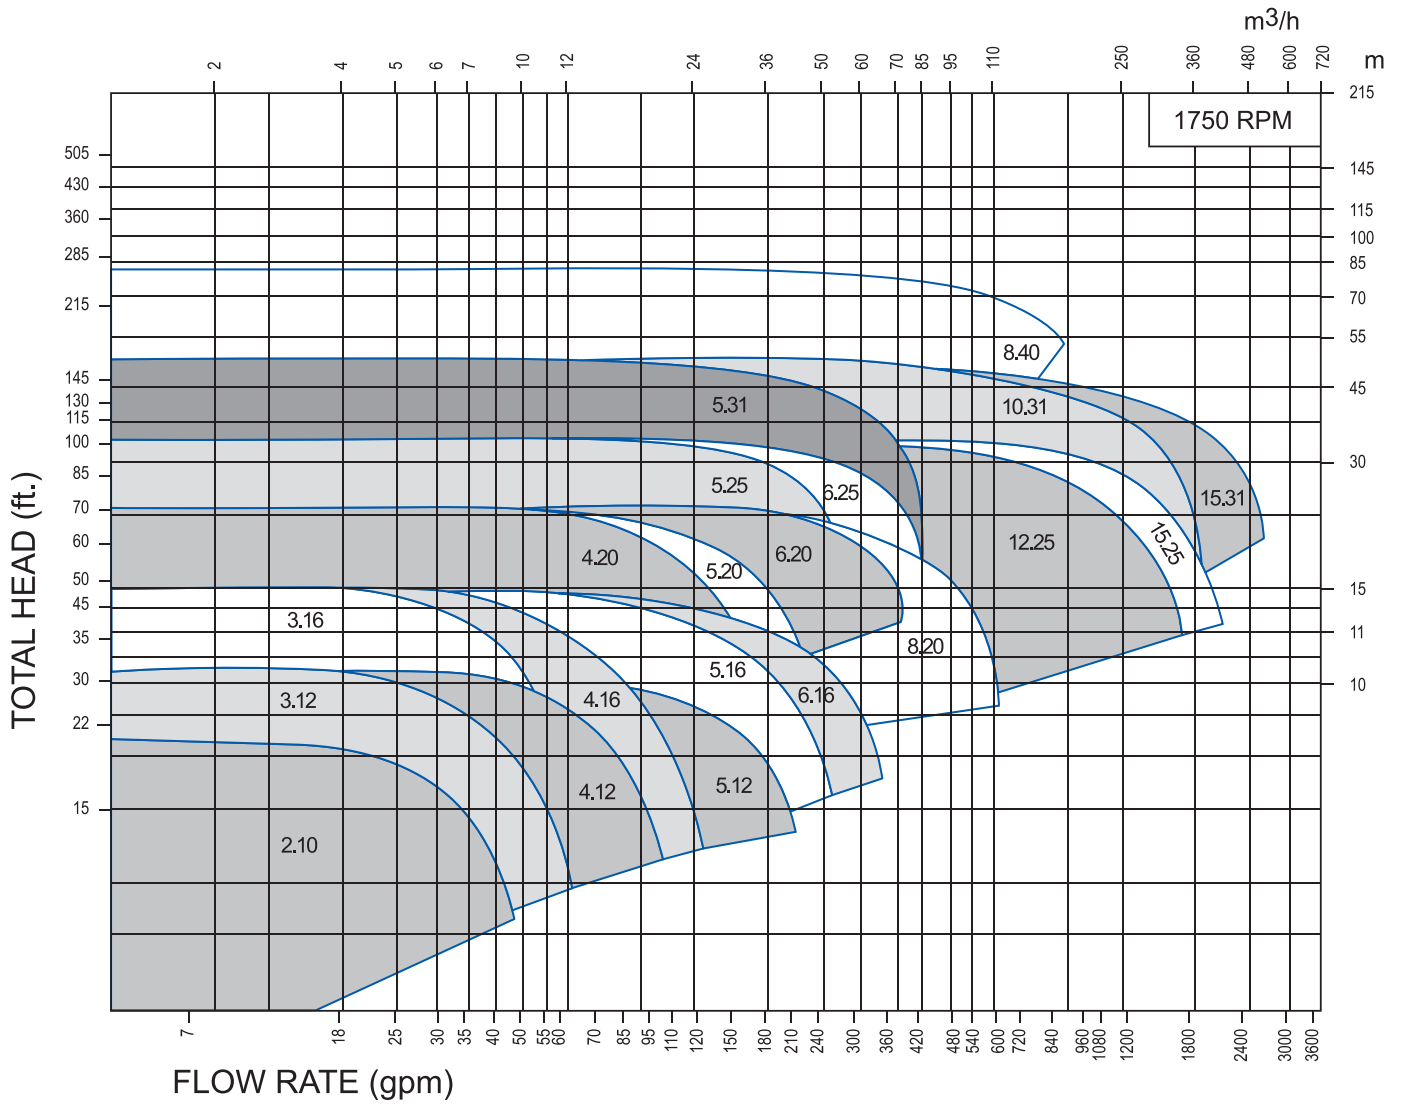

3500 RPM

Cantilevered Centrifugal Pump

Shanley Pump & Equipment, Inc.
 2525 S. Clearbrook Drive
 Arlington Heights, IL 60005
 P: (847) 439-9200
 F: (847) 439-9388
www.shanleypump.com

1750 RPM

BT

Cantilevered Centrifugal Pump