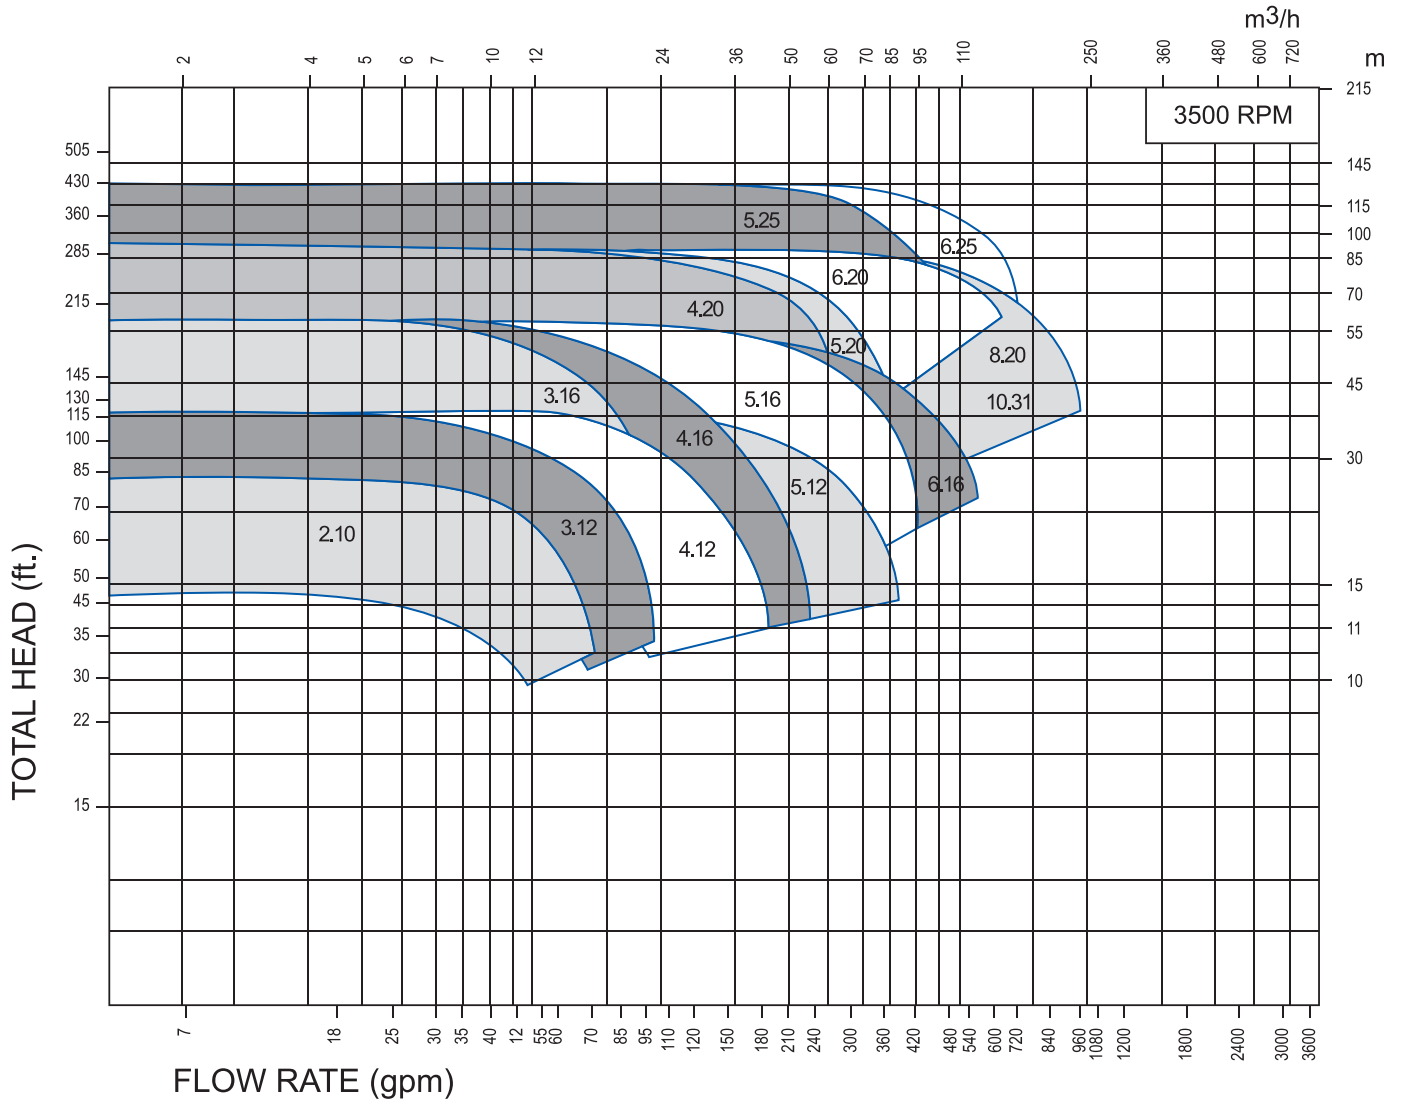

3500 RPM

Cantilevered Centrifugal Pump

Shanley Pump & Equipment, Inc.
 2525 S. Clearbrook Drive
 Arlington Heights, IL 60005
 P: (847) 439-9200
 F: (847) 439-9388
www.shanleypump.com

1750 RPM

BT

Cantilevered Centrifugal Pump